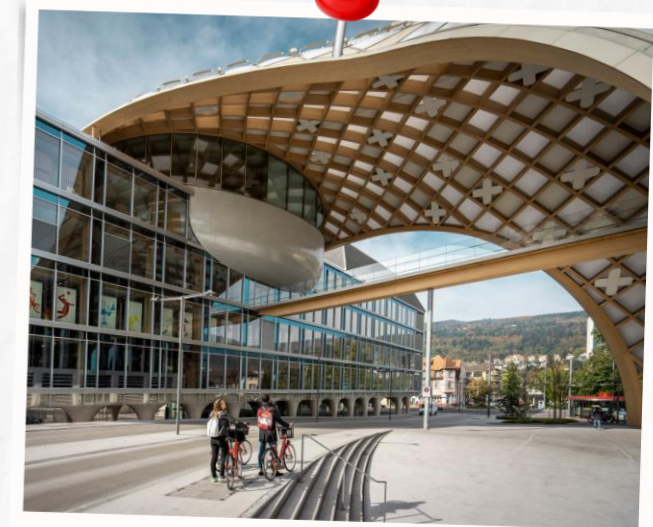

#Conference

**JURA
TROI-S-LACS
DREI-SEEN-LAND
BIEL/BIENNE SEELAND**

#BielBienneSeeland

#WatchCityBielBienne

MADE IN BERN

Biel, the bilingual town on the lake, offers a central location, a wide range of event premises and richly varied fringe activities – the ideal destination for meetings, incentives, conventions and exhibitions.