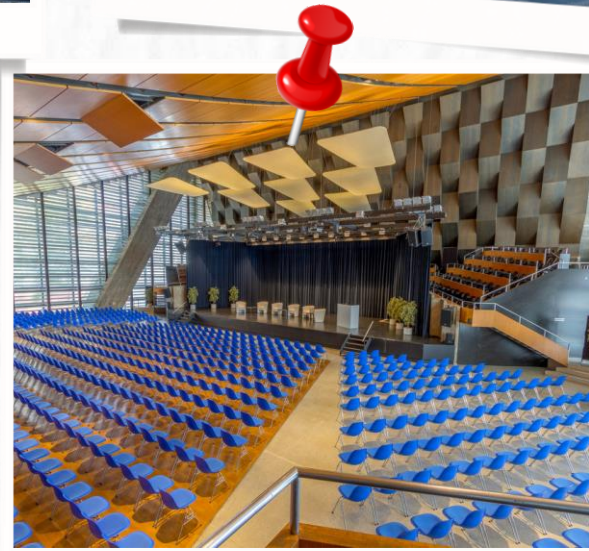

MADE IN BERN

Biel, the bilingual town on the lake, offers a central location, a wide range of event premises and richly varied fringe activities – the ideal destination for meetings, incentives, conventions and exhibitions.

#Bilingual