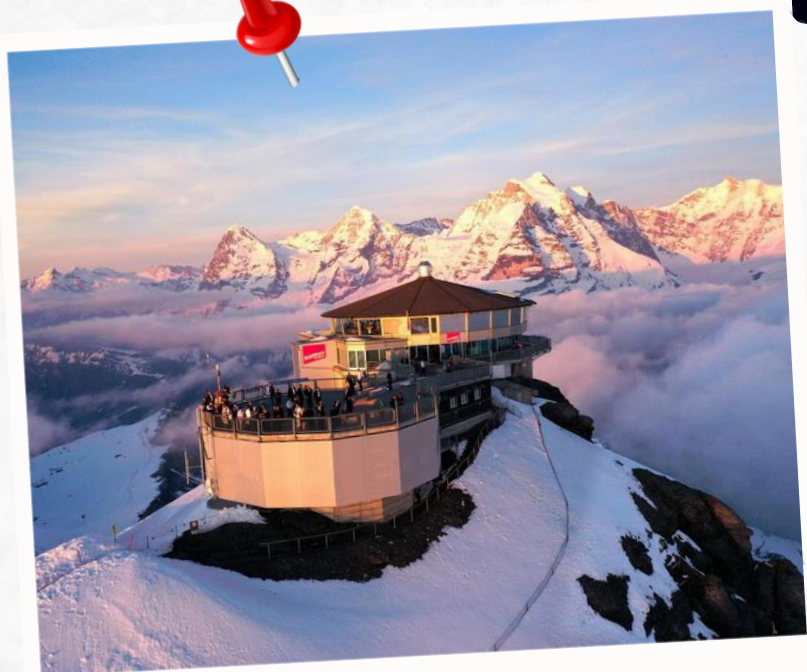

Grindelwald
Wengen
Mürren
Lauterbrunnen
Haslital

Jungfrau Region

#swissalps

#meetingswitzerland

Your event set against the backdrop of Eiger, Mönch and Jungfrau. The Jungfrau region offers superb locations for workshops, seminars, team building events, as well as club, society or company outings.

#mountains

#teambuilding

#jungfraueregion

#teamwork

MADE IN BERN